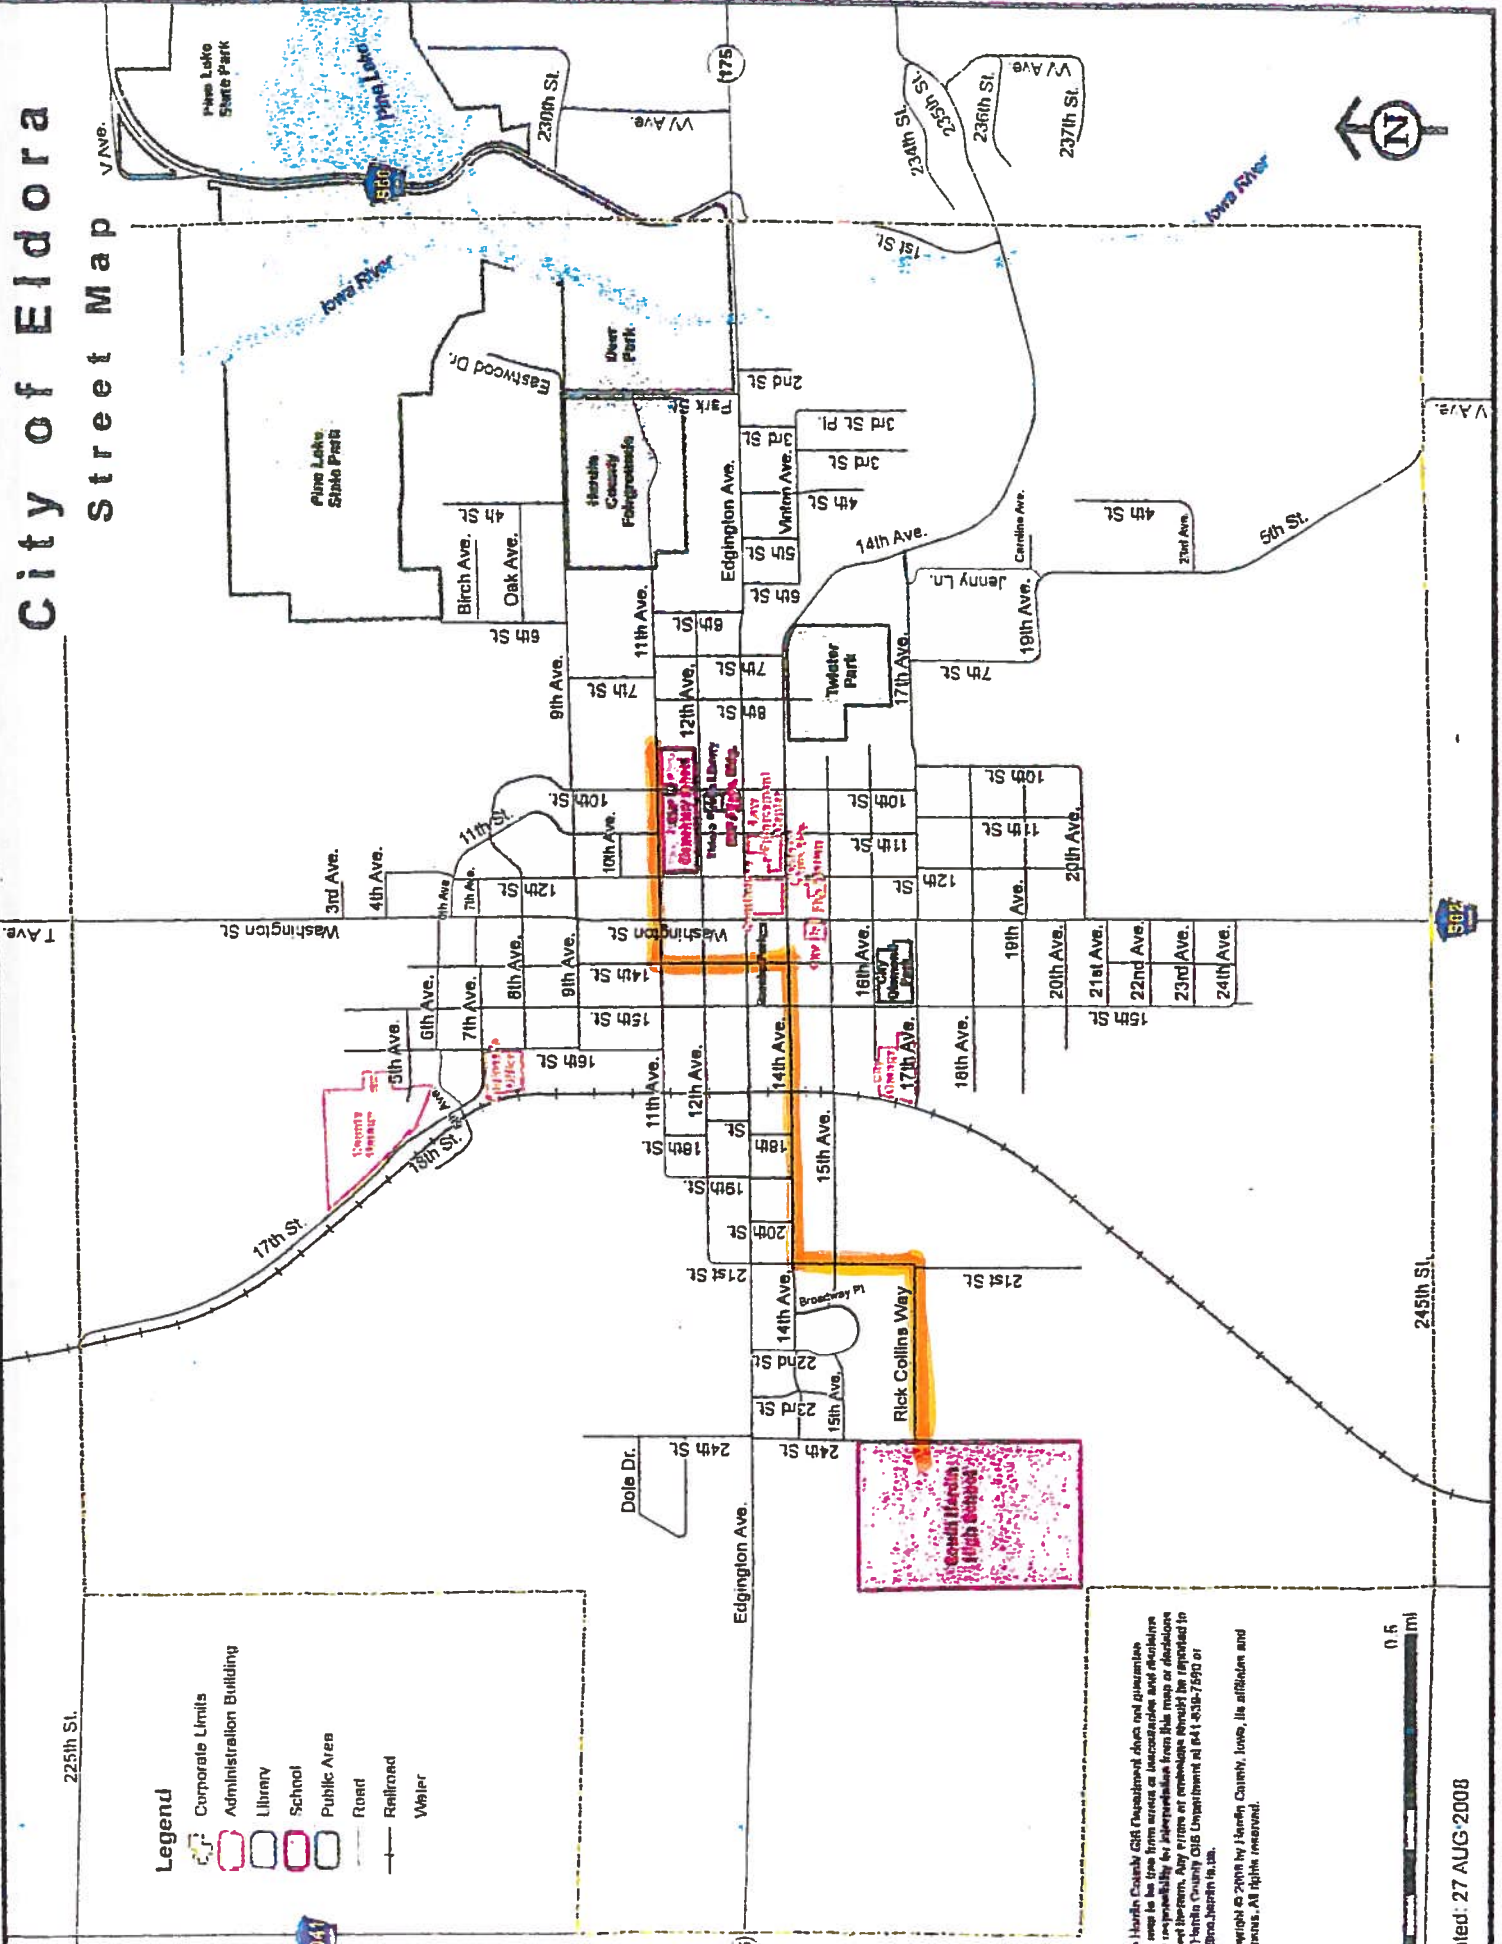

# City of Eldora Street Map

- Legend**
- Corporate Limits
  - Administration Building
  - Library
  - School
  - Public Area
  - Road
  - Railroad
  - Water

The Hardin County GIS Department does not guarantee the map is the true form or location of any building and we assume no responsibility for information from this map or decisions based thereon. Any errors or omissions should be reported to the Hardin County GIS Department at 641-433-7590 or [gis@hardin.org](mailto:gis@hardin.org).

Copyright © 2008 by Hardin County, Iowa. All rights reserved.